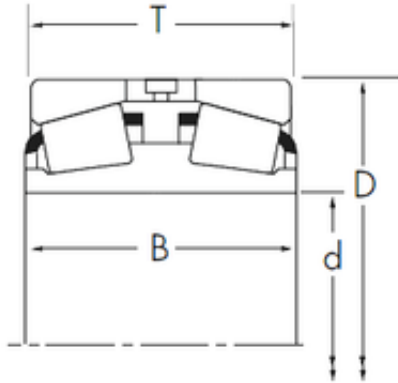

Bearing industry Co., Ltd

EE529091D/529157 Double row double row bearings (inch series)

Bearing No. EE529091D/529157

Size	228.6x400.05x139.7 mm
Bore Diameter	228,6 mm
Outer Diameter	400,05 mm
Width	139,7 mm
d	228,6 mm
D	400,05 mm
T	139,7 mm
B	139,7 mm
R	3,3 mm
r	3,3 mm

EE529091D/529157 Bearing 2D drawings and 3D CAD models